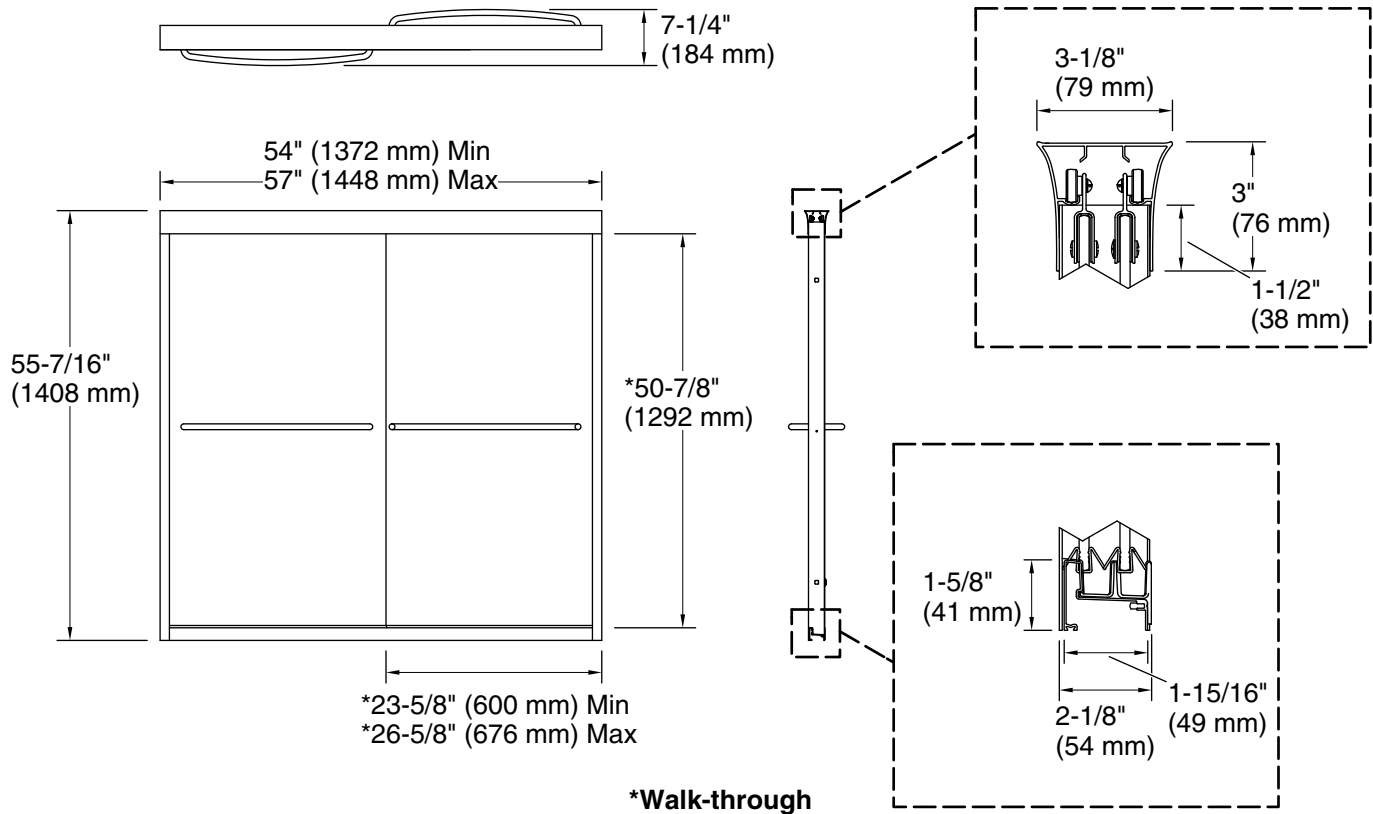

### Installation

- Fits opening widths 52" - 57" (1321 mm - 1448 mm).
- Out-of-plumb adjustability simplifies installation.
- Door can be installed to open to the left or right to suit your bathroom layout.
- For residential use only.
- Not for use in hospitality.

## Technical Information

All product dimensions are nominal.

Installation type:	For bath installation
Opening Width - Min:	54" (1372 mm)
Opening Width - Max:	57" (1448 mm)
Walk-through - Min:	23-5/8" (600 mm)
Walk-through - Max:	26-5/8" (676 mm)
Glass thickness:	1/4" (6 mm)
Glass coating:	CleanCoat®

## Notes

Install this product according to the installation instructions.

The vertical opening should be a minimum of 57-1/2" (1461 mm) to allow for installation clearance.